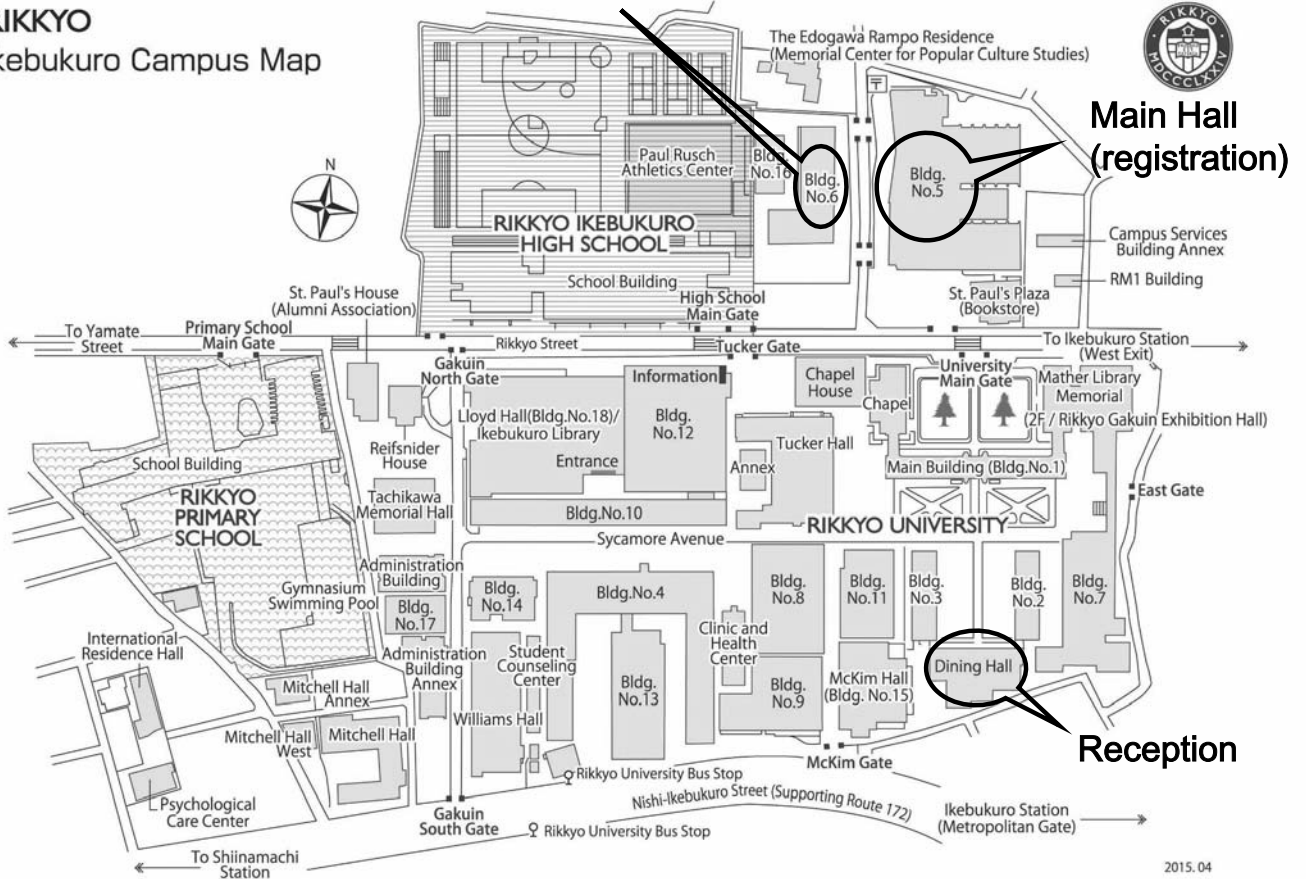

Information
Transportation & Site Map

RIKKYO UNIVERSITY (Ikebukuro Campus) 3-34-1 Nishi-Ikebukuro, Toshima-ku, Tokyo 171-8501 TEL: 03-3985-2202
 RIKKYO Ikebukuro HIGH SCHOOL 5-16-5 Nishi-Ikebukuro, Toshima-ku, Tokyo 171-0021 TEL: 03-3985-2707
 RIKKYO PRIMARY SCHOOL 3-36-26 Nishi-Ikebukuro, Toshima-ku, Tokyo 171-0021 TEL: 03-3985-2728

Ikebukuro Station	■ JR Line: Yamanote, Saikyo, Shonan-Shinjuku Line	Kanamecho Station	■ Tokyo Metro: Yurakucho, Fukutoshin Line	Shiinamachi Station	■ Seibu Ikebukuro Line
	■ Tobu Tojo Line ■ Seibu Ikebukuro Line		<Exit6> 6min. walk to the University Main Gate		<North Exit> 12min. walk to the Mckim Gate
	■ Tokyo Metro: Marunouchi, Yurakucho, Fukutoshin Line				
	<West Exit> 7min. walk to the University Main Gate				

2015.04

Poster Hall (2F)

RIKKYO
 Ikebukuro Campus Map

2015.04

Floor Maps

Bldg.#5, 1F

Bldg.#6, 2F