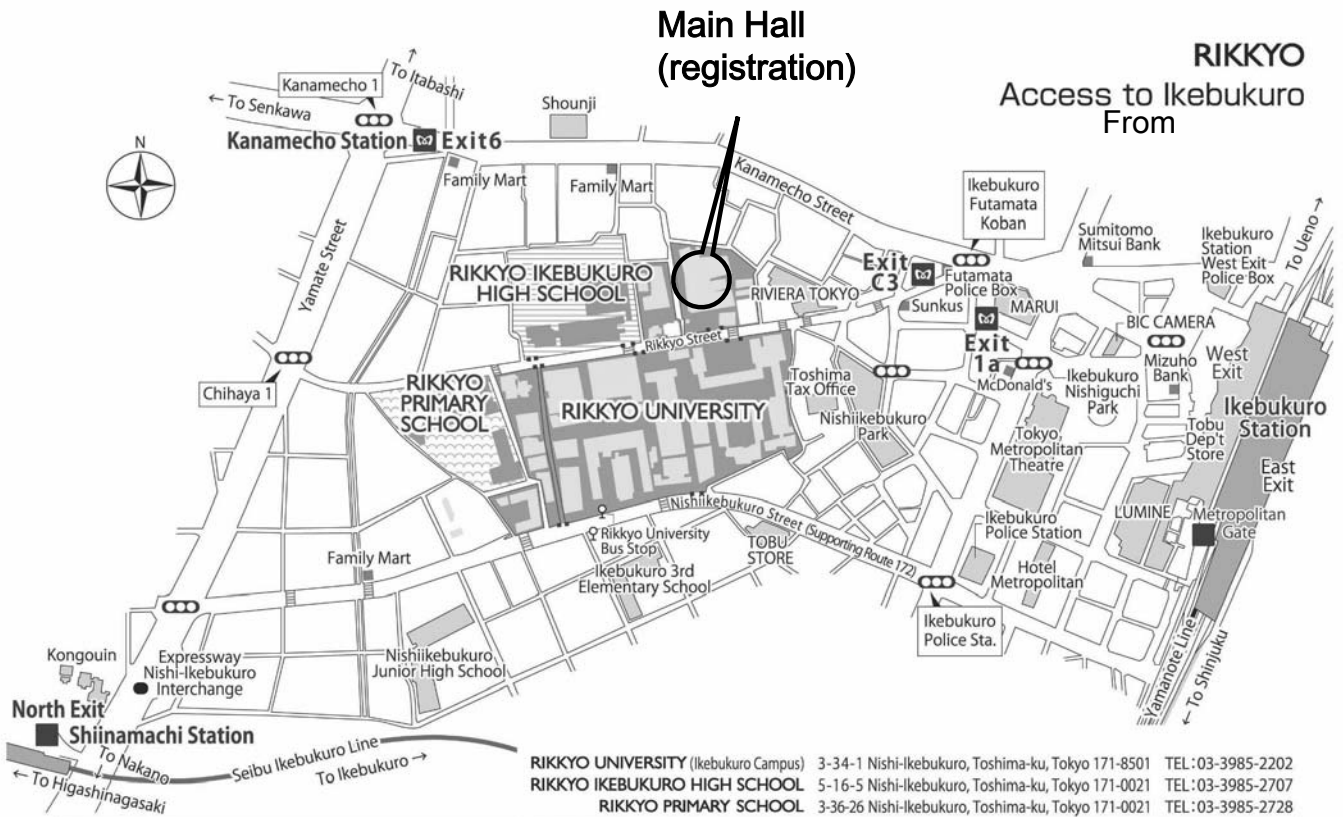

Information
Transportation & Site Map

RIKKYO UNIVERSITY (Ikebukuro Campus) 3-34-1 Nishi-Ikebukuro, Toshima-ku, Tokyo 171-8501 TEL: 03-3985-2202
 RIKKYO Ikebukuro HIGH SCHOOL 5-16-5 Nishi-Ikebukuro, Toshima-ku, Tokyo 171-0021 TEL: 03-3985-2707
 RIKKYO PRIMARY SCHOOL 3-36-26 Nishi-Ikebukuro, Toshima-ku, Tokyo 171-0021 TEL: 03-3985-2728

Ikebukuro Station	■ JR Line: Yamanote, Saikyo, Shonan-Shinjuku Line	Kanamecho Station	■ Tokyo Metro: Yurakucho, Fukutoshin Line	Shiinamachi Station	■ Seibu Ikebukuro Line
	■ Tobu Tojo Line ■ Seibu Ikebukuro Line		<Exit6> 6min. walk to the University Main Gate		<North Exit> 12min. walk to the Mckim Gate
	■ Tokyo Metro: Marunouchi, Yurakucho, Fukutoshin Line				
	<West Exit> 7min. walk to the University Main Gate				

2015.04

Poster Hall (2F)

RIKKYO
 Ikebukuro Campus Map

2015.04

Floor Maps

Bldg.#5, 1F

Bldg.#6, 2F